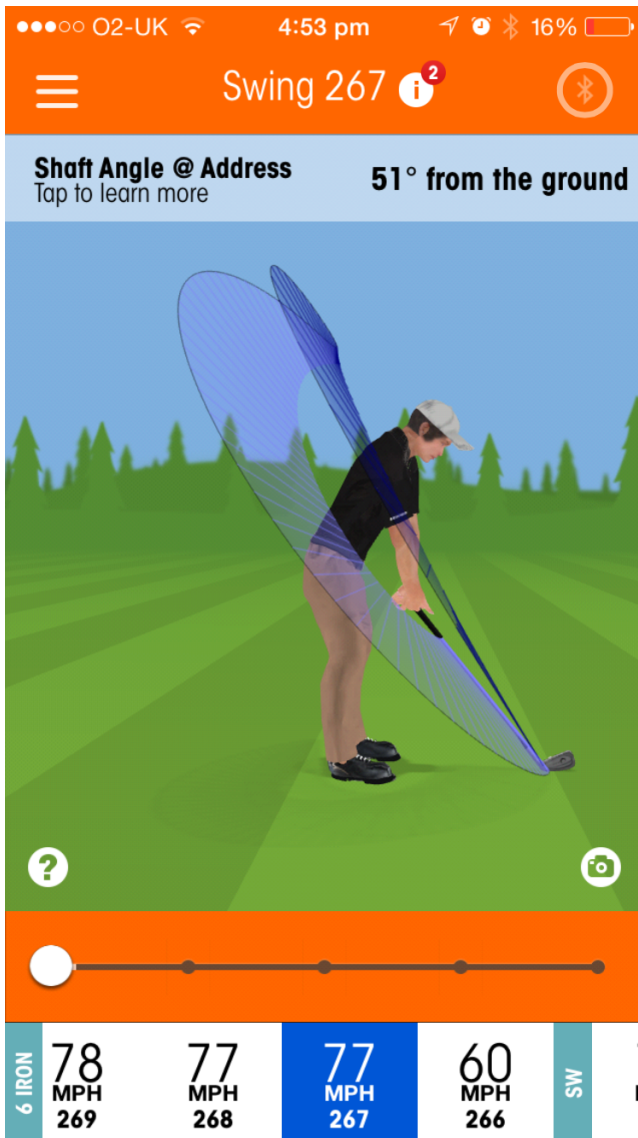

Tips from the PGA Professionals.

Does the club head on your backswing and downswing follow the same path?

If not, then there is a chance that you will not be producing the correct impact conditions to hit your desired shot shape and trajectory.